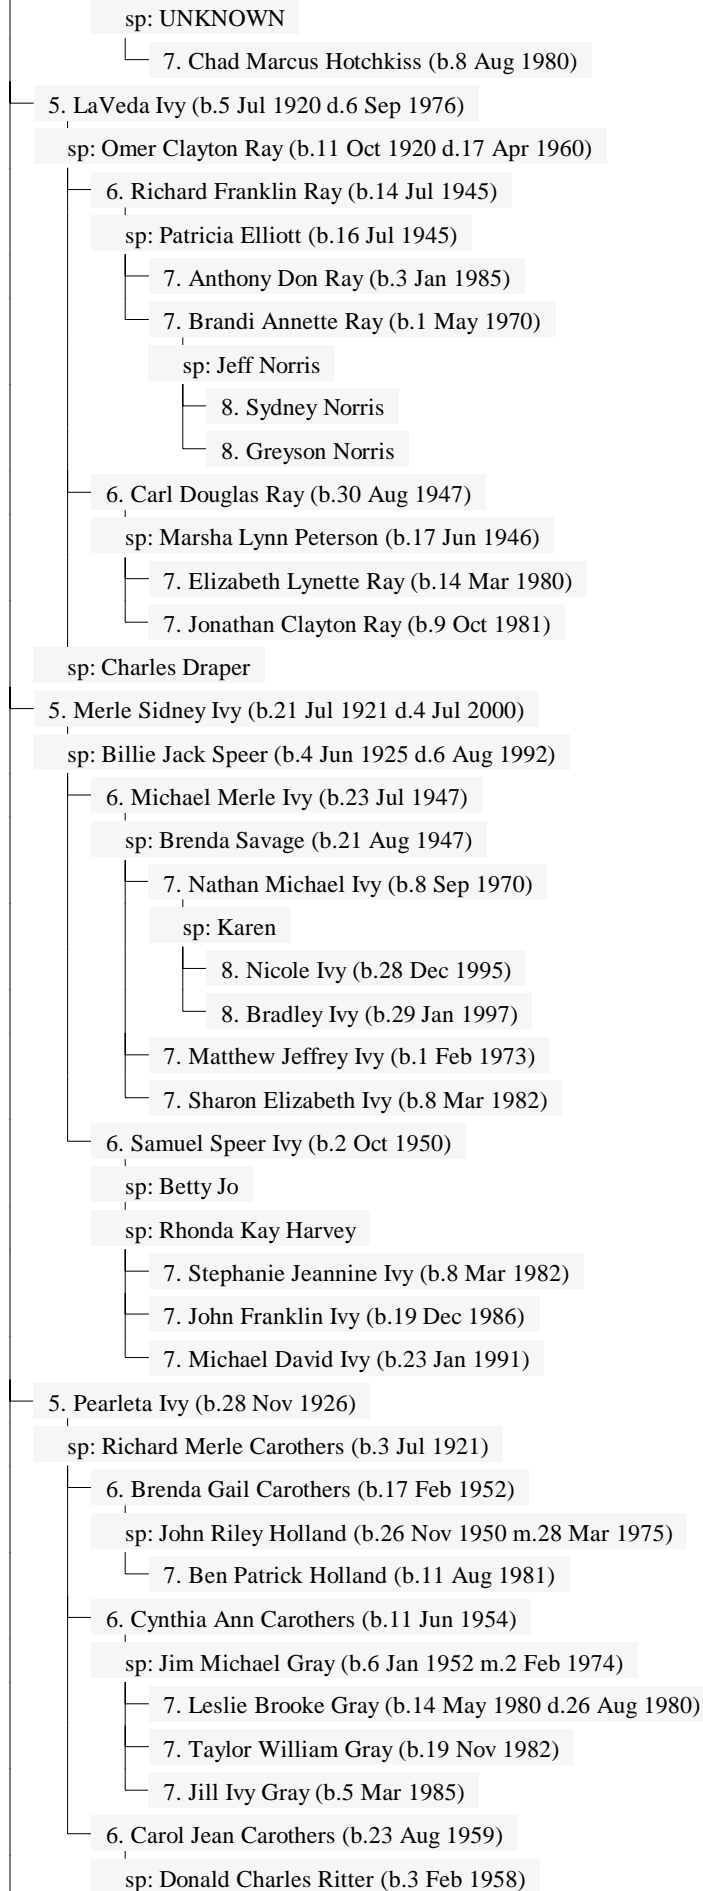

Descendants of Benjamin Ivie

04 Apr 2004

Page 3